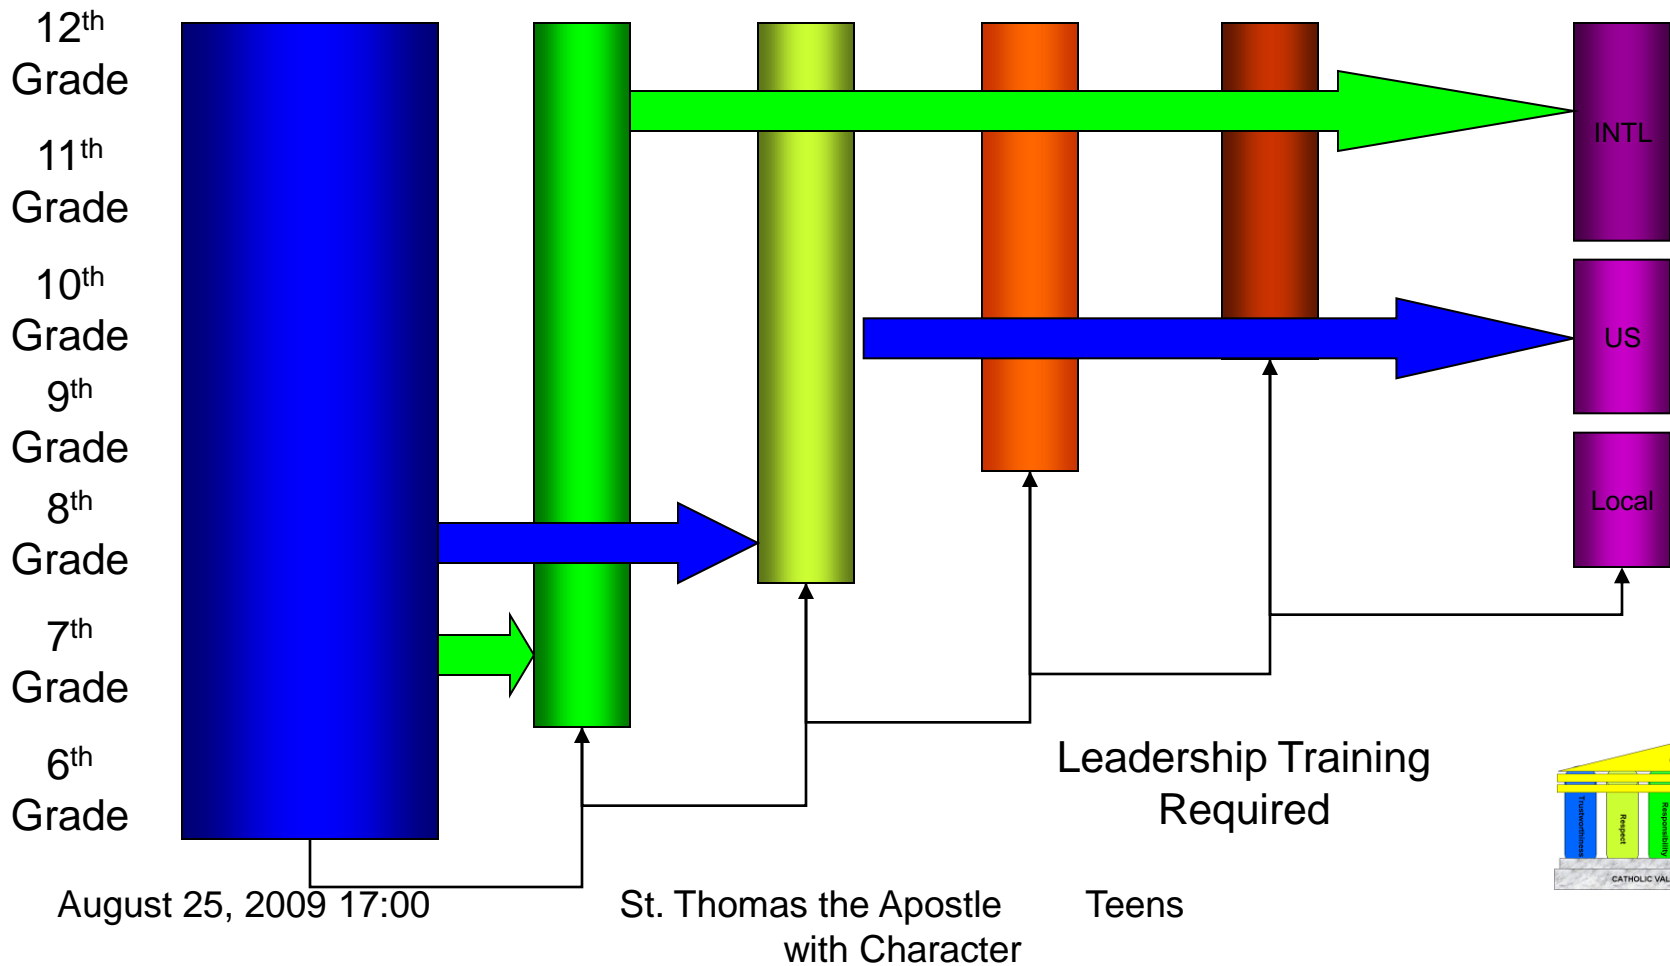

TWC Growth Opportunities!

Leadership Formation Model

Pillar and Service Participation   Service Leadership   Pillar Leadership   Teen Mentors   Spiritual Gifts Notre Dame   Service Missions (Aurora, WV, Haiti, ...)